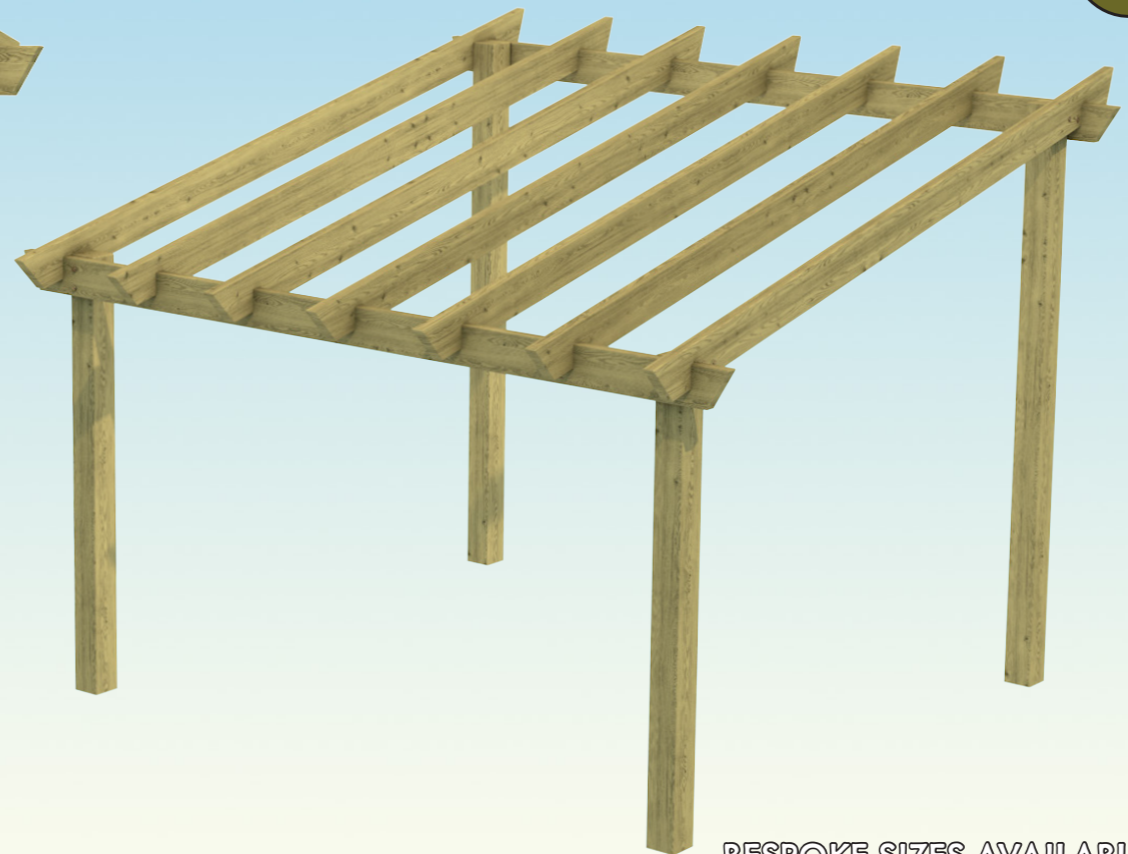

Front View

Back View

NEW PRODUCT!

- BESPOKE SIZES AVAILABLE

AGE RANGE:

n/a

USER CAPACITY:

30+ Users

CATEGORY:

Shelters & Dens

MINIMUM AREA:

9.6 sq m

CRITICAL FALL HEIGHT:

n/a